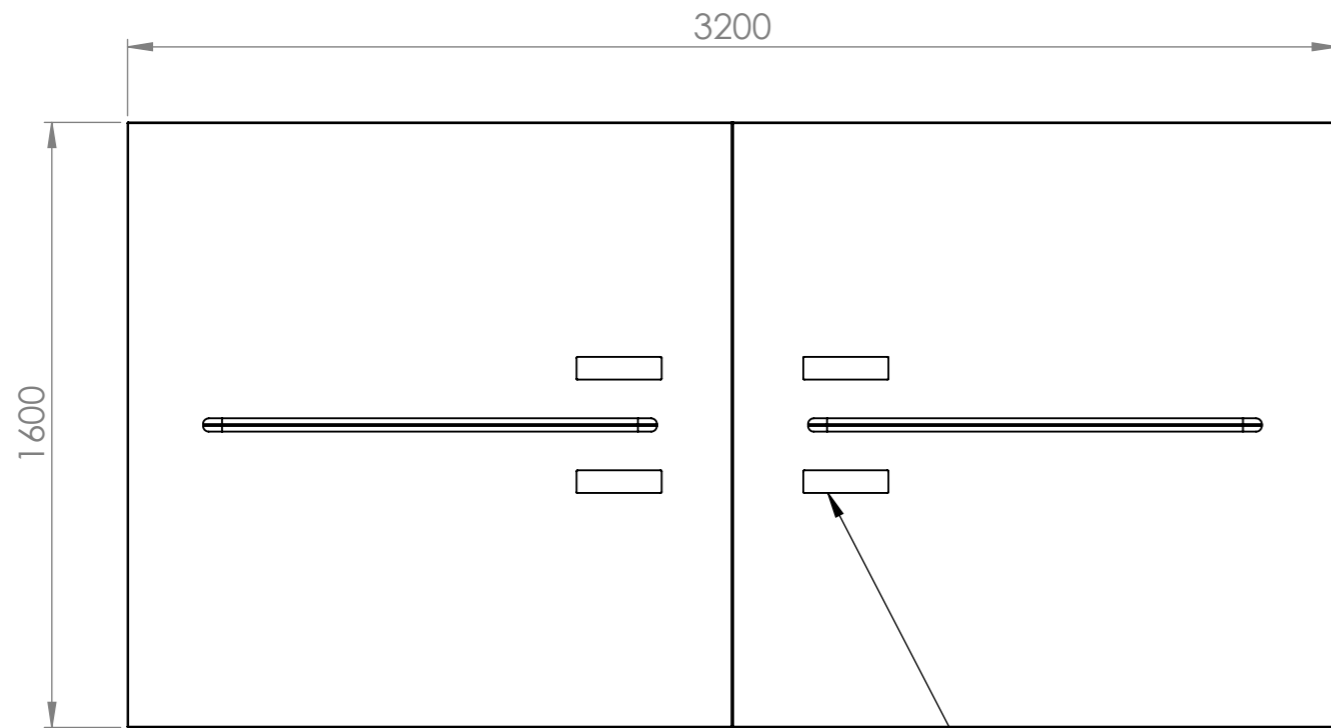

Soffline from Abstracta

Attach Table Lammhults

Frame cable & communication port

This document must not be copied without our written permission, and the contents thereof must not be imparted to a third party nor be used for any unauthorized purpose. Confrontation will be prosecuted.

Note that this is only an illustrative drawing intended for communication between Lammhults Möbel AB and customers. Scale may not be unitary & some dimensions can be modified to the final product.

Drawn by

So.To

LAMMHULTS

Attach
Work

Arbetsbord med elbrunnar 2016-06-29

Format

A3

Scale

1:20