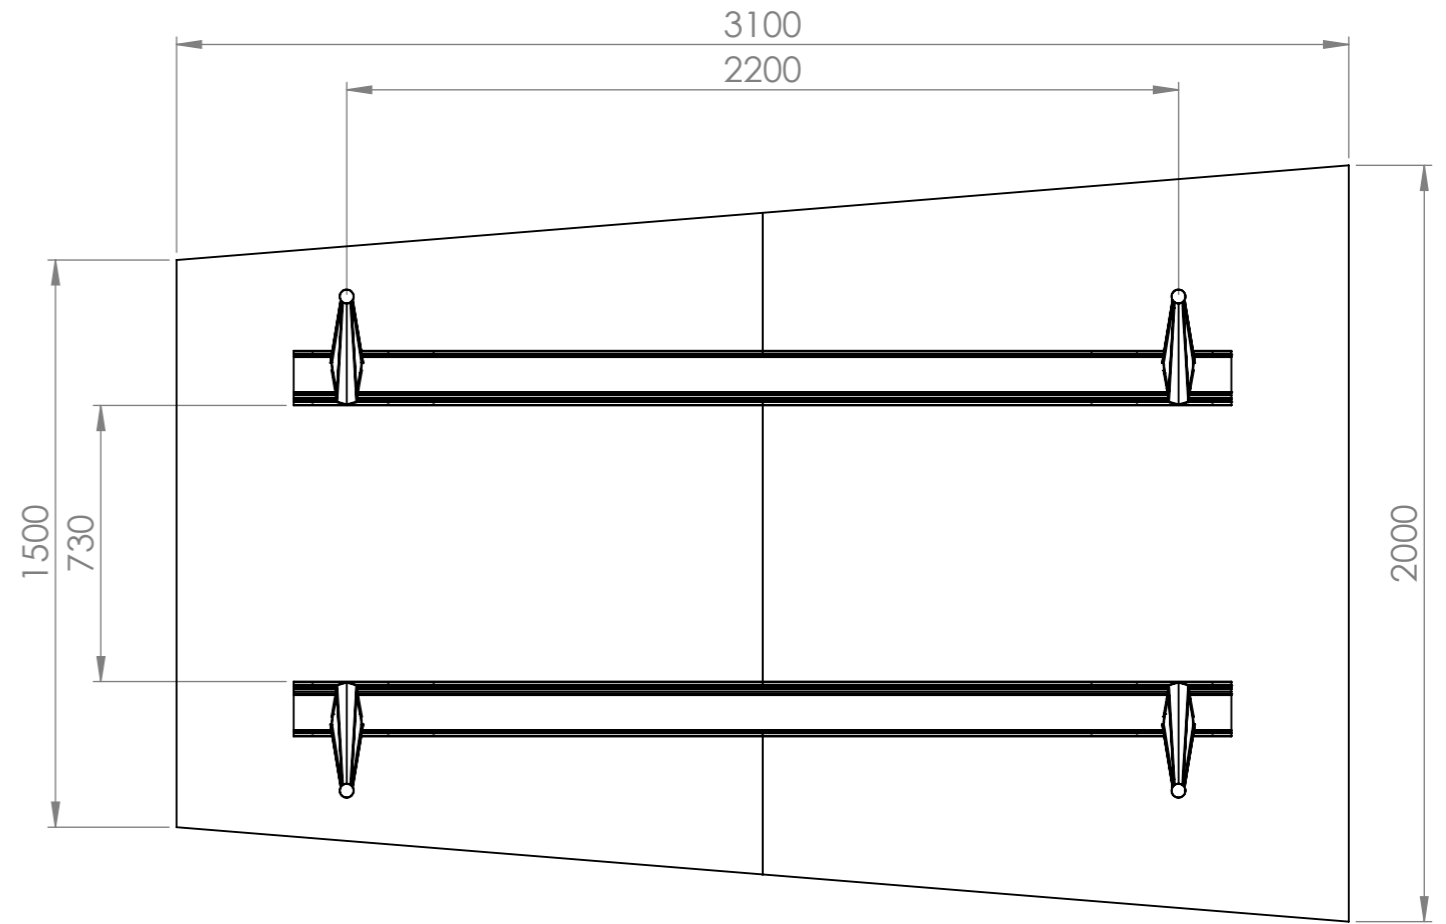

Note that this is only an illustrative drawing intended for communication between Lammhults Möbel AB and customers. Scale may not be unitary & some dimensions can be modified to the final product.

Drawn by

LAMMHULTS

Attach
Tables
Attach 3100x1500/2000

Format

Scale

A3

1:20

Date

2016-02-03