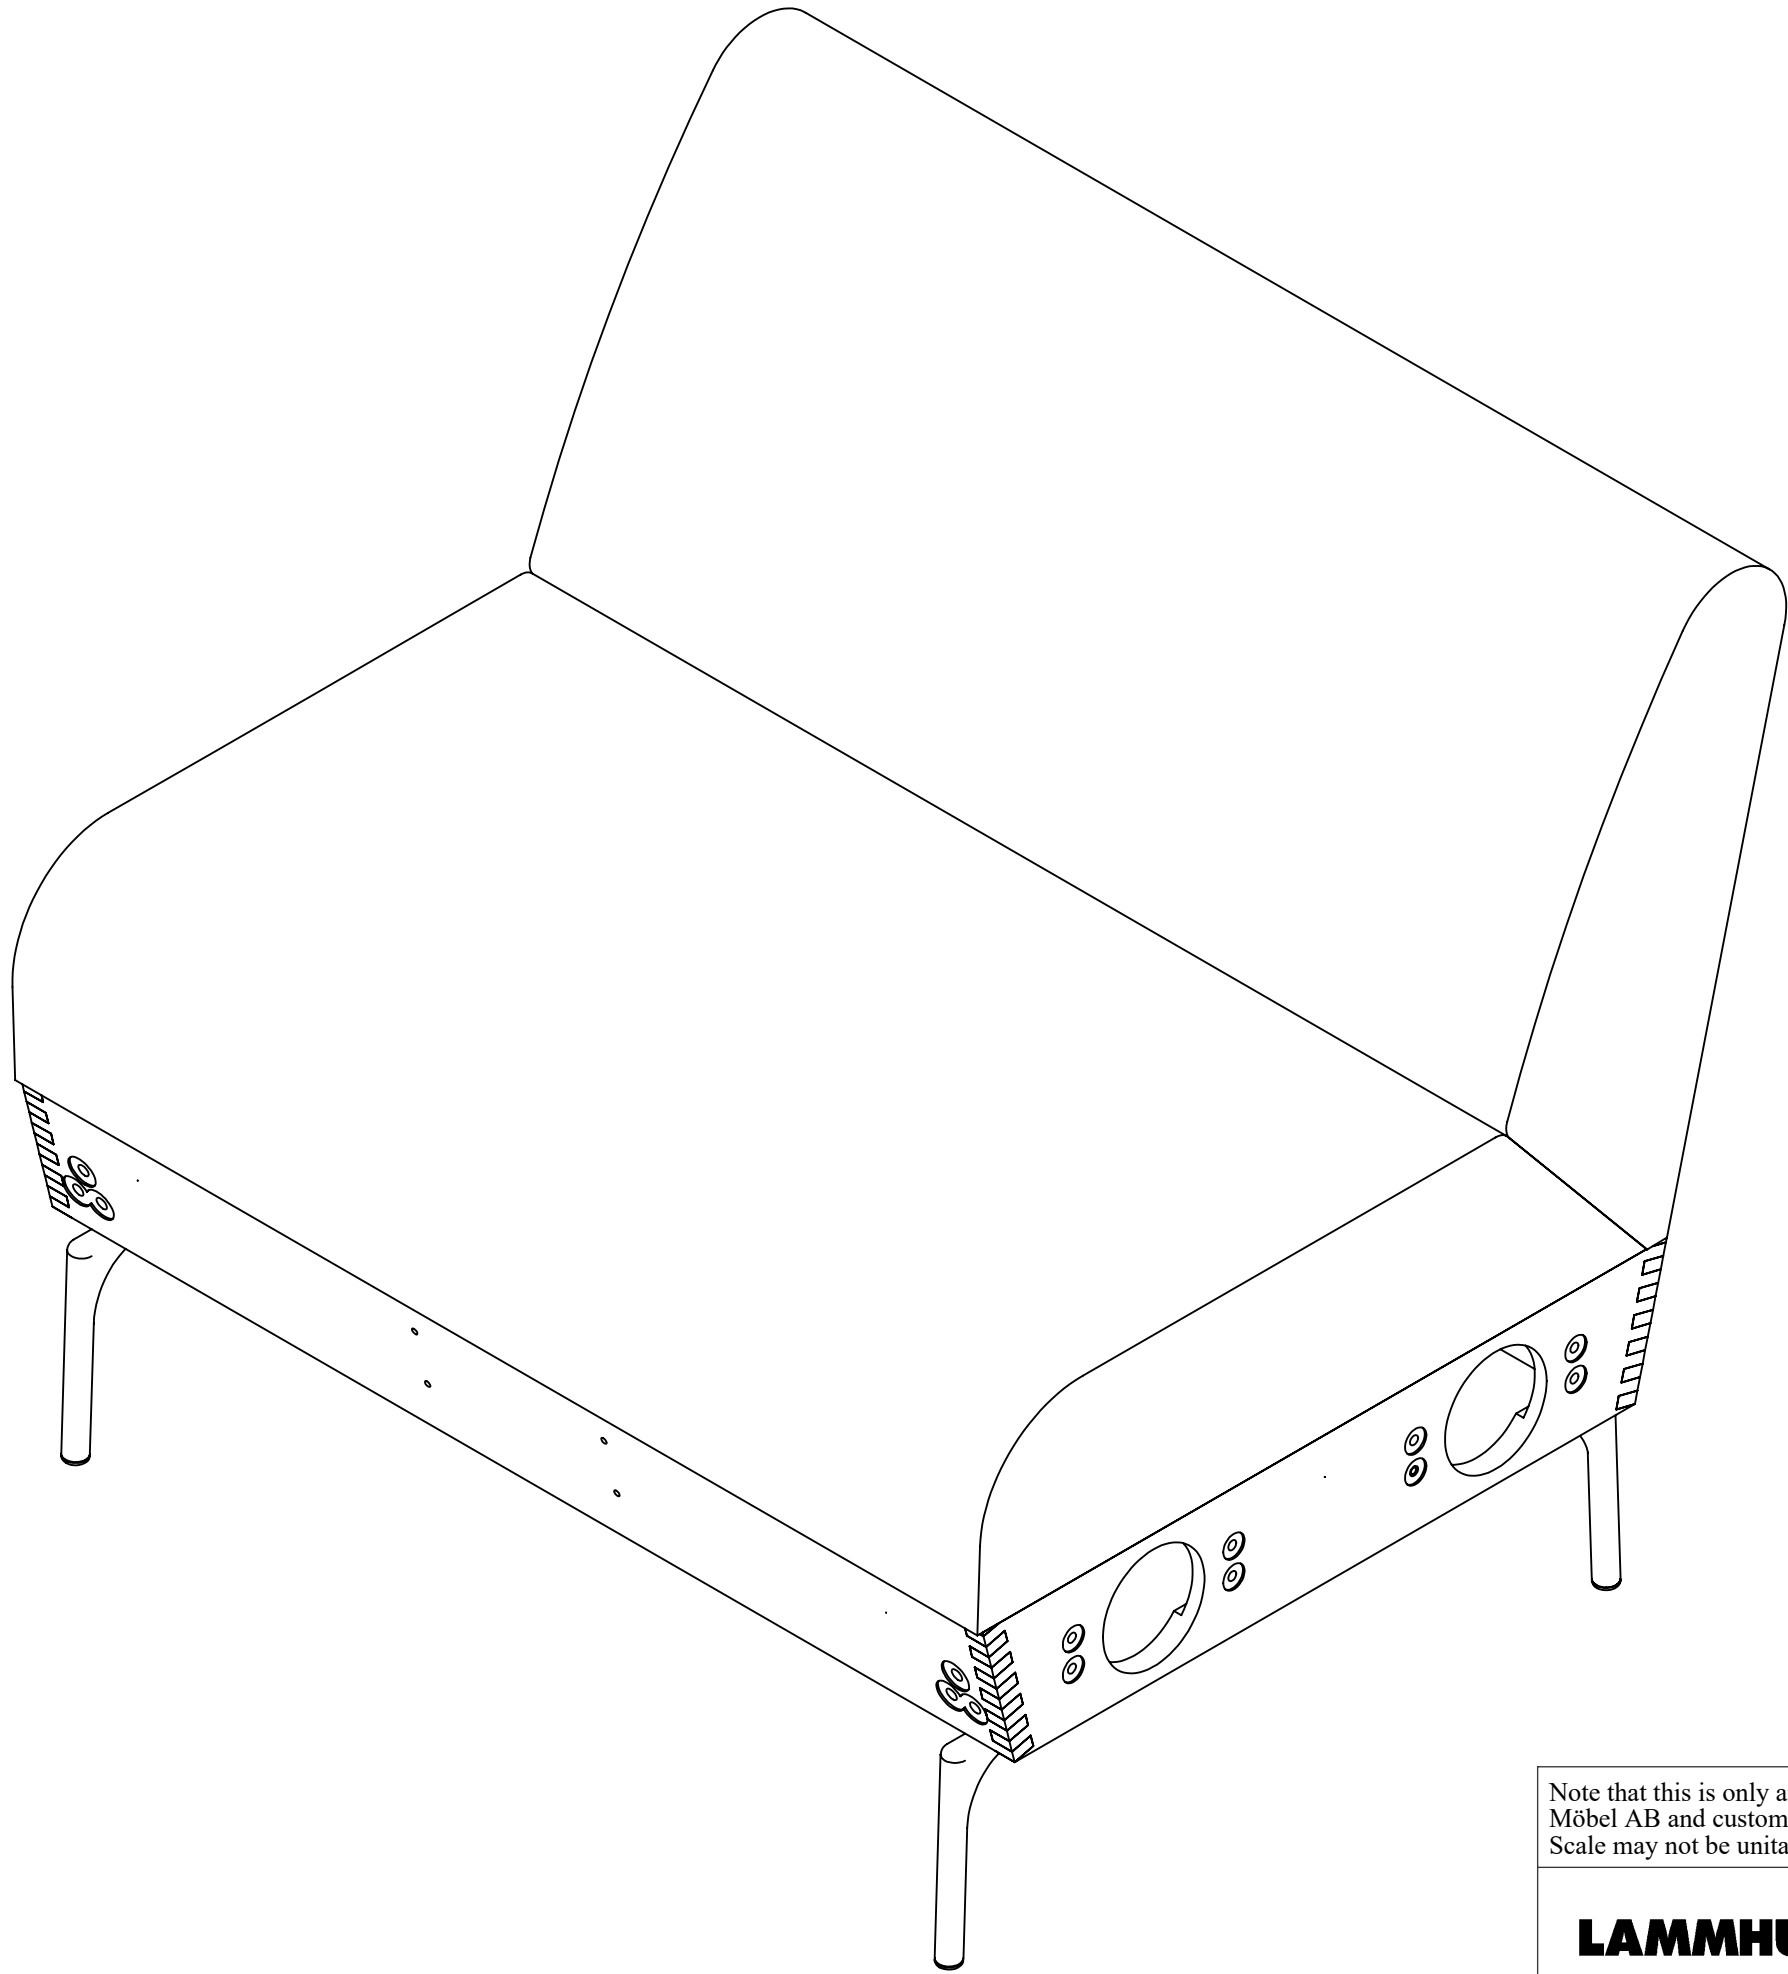

Note that this is only an illustrative drawing intended for communication between Lammhults Möbel AB and customers. Scale may not be unitary & some dimensions can be modified to the final product.

Drawn by

Vi.Ta.

LAMMHULTS

Addit
Center Unit

Format

A3

Scale

1:5

Date