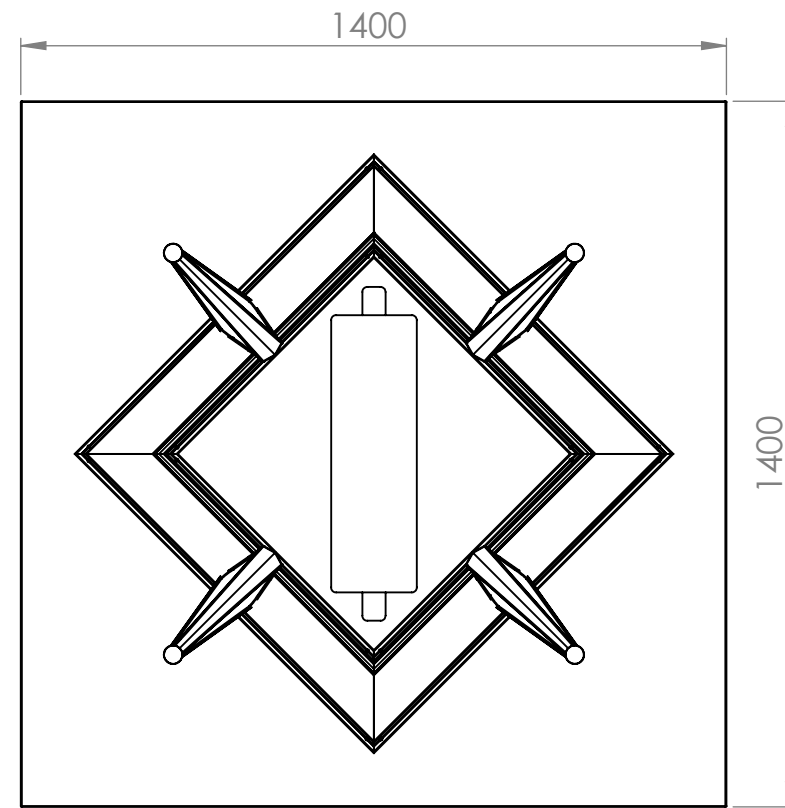

Note that there is no room for a cable holder in his table.

Note that this is only an illustrative drawing intended for communication between Lammhults Möbel AB and customers.  
Scale may not be unitary & some dimensions can be modified to the final product.

Drawn by

So.To

**LAMMHULTS**

Attach  
Table  
1400x1400 integrated

Format

A3

Scale

1:15