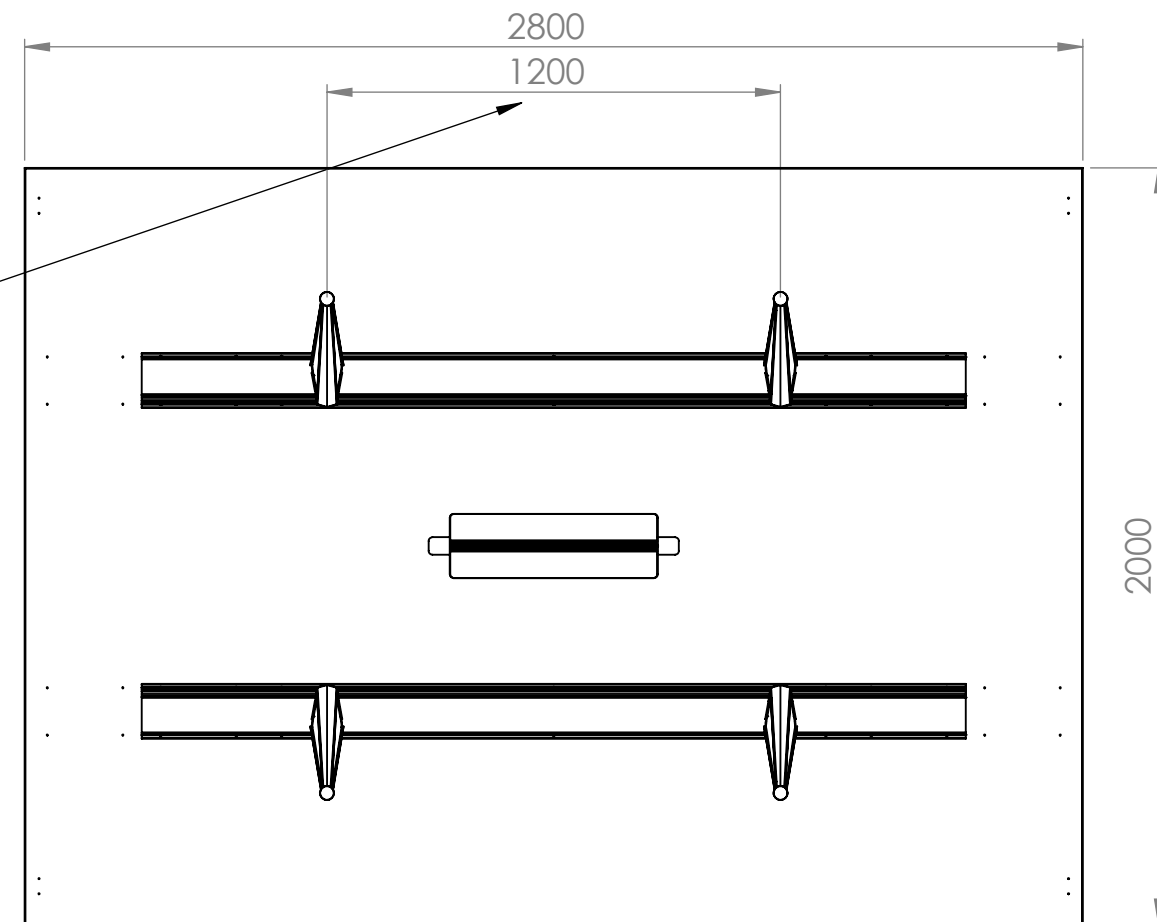

Warning! This short distance between the legs can make the table unstable.

Note that this is only an illustrative drawing intended for communication between Lammhults Möbel AB and customers. Scale may not be unitary & some dimensions can be modified to the final product.

Drawn by

So.To

**LAMMHULTS**

Attach  
Table  
2000x2800 integrated

Format

A3

Scale

1:20