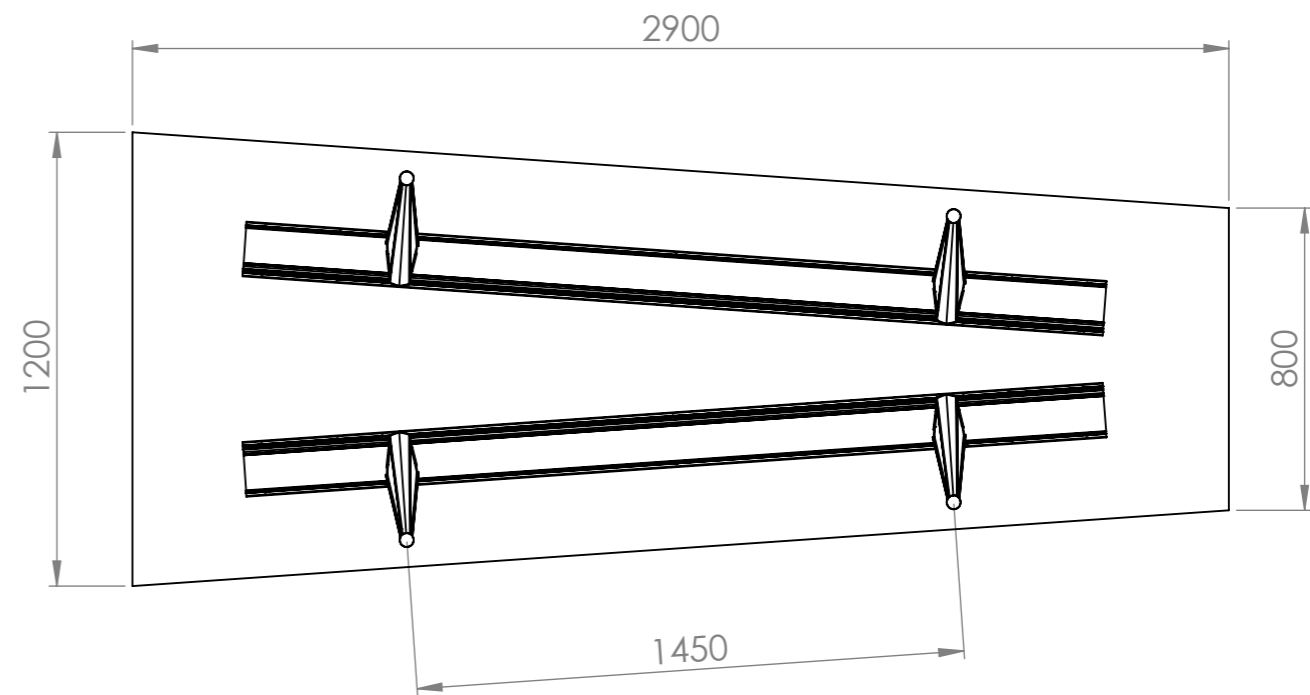

Note that this is only an illustrative drawing intended for communication between Lammhults Möbel AB and customers. Scale may not be unitary & some dimensions can be modified to the final product.

Drawn by

Vi.Ta.

LAMMHULTS

Attach
Table
800/1200x2900

Format

A3

Scale

1:20

Date