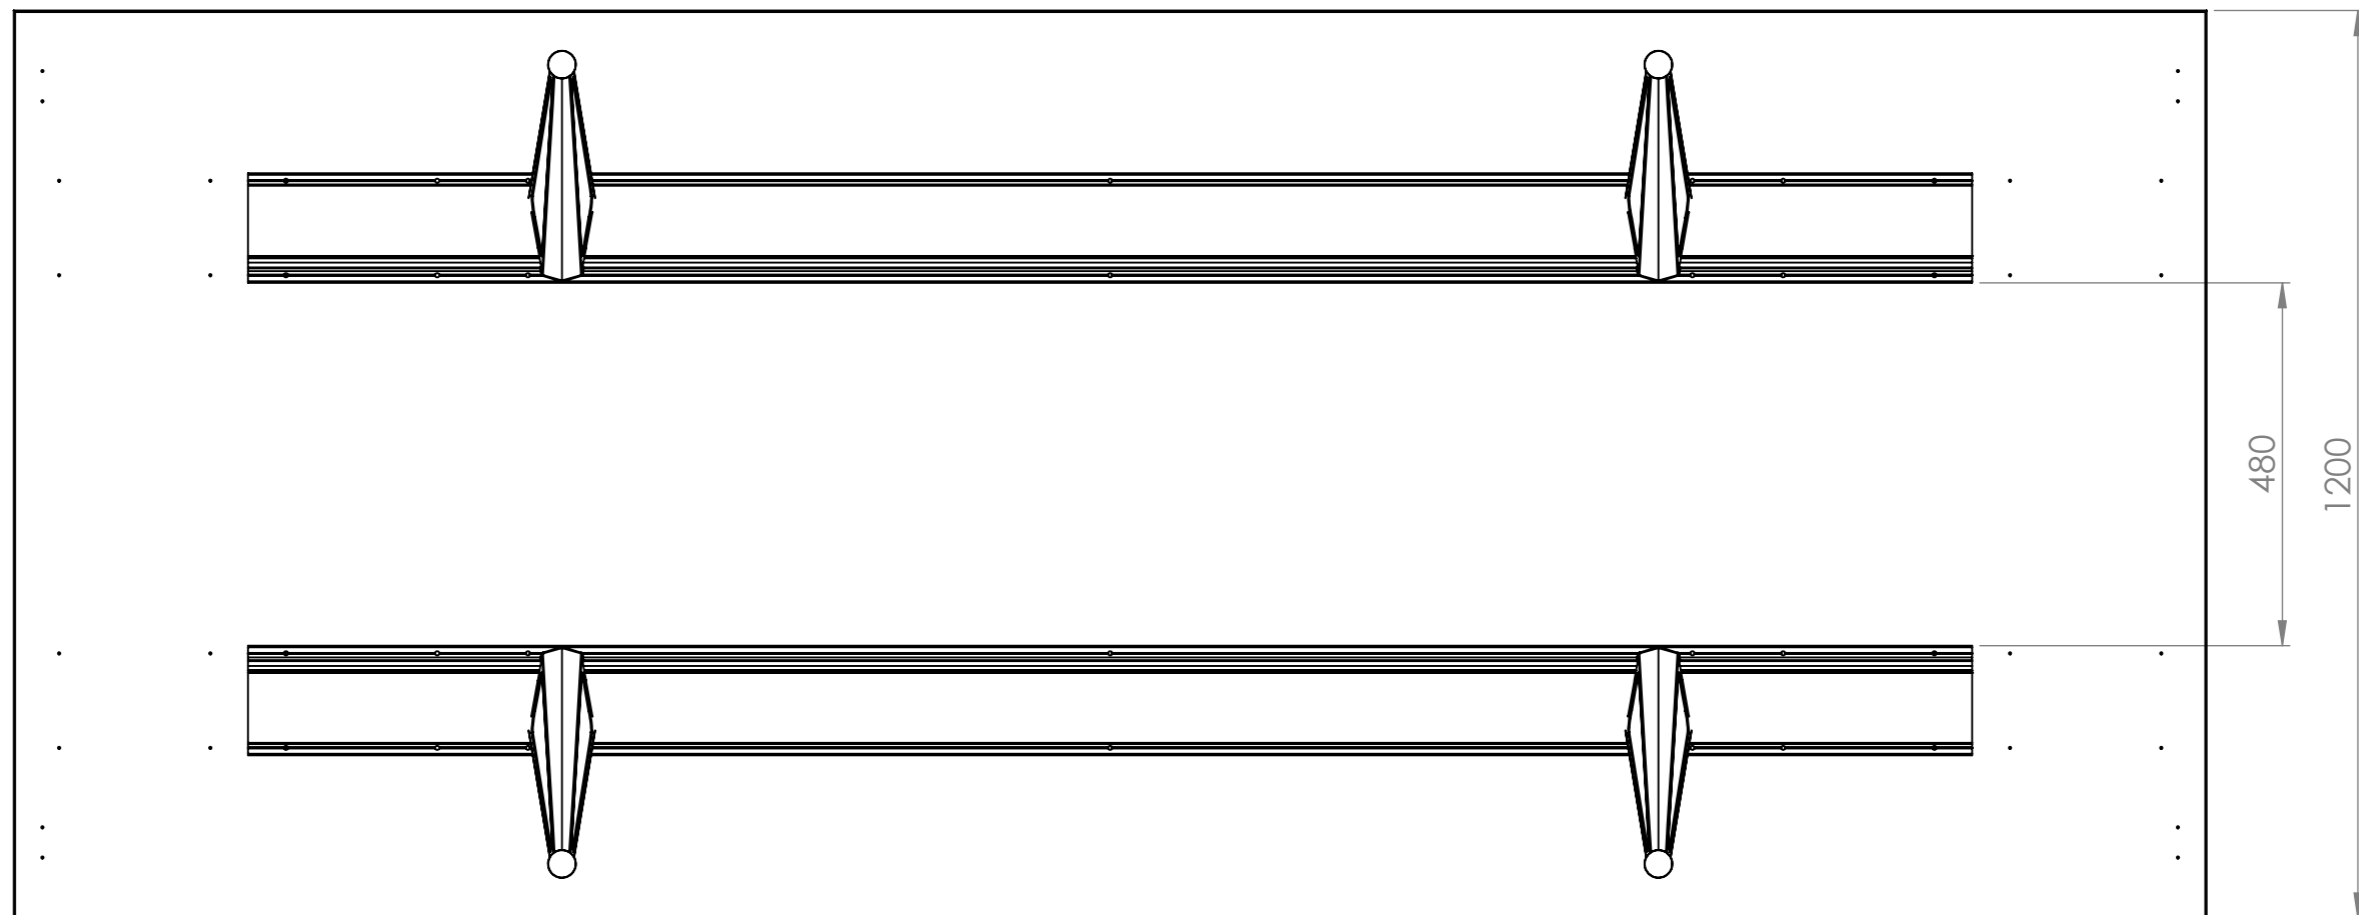

Note that this is only an illustrative drawing intended for communication between Lammhults Möbel AB and customers. Scale may not be unitary & some dimensions can be modified to the final product.

Drawn by

Vi.Ta.

**LAMMHULTS**

Attach  
Table  
Width 1200

Format

A3

Scale

1:10

Date