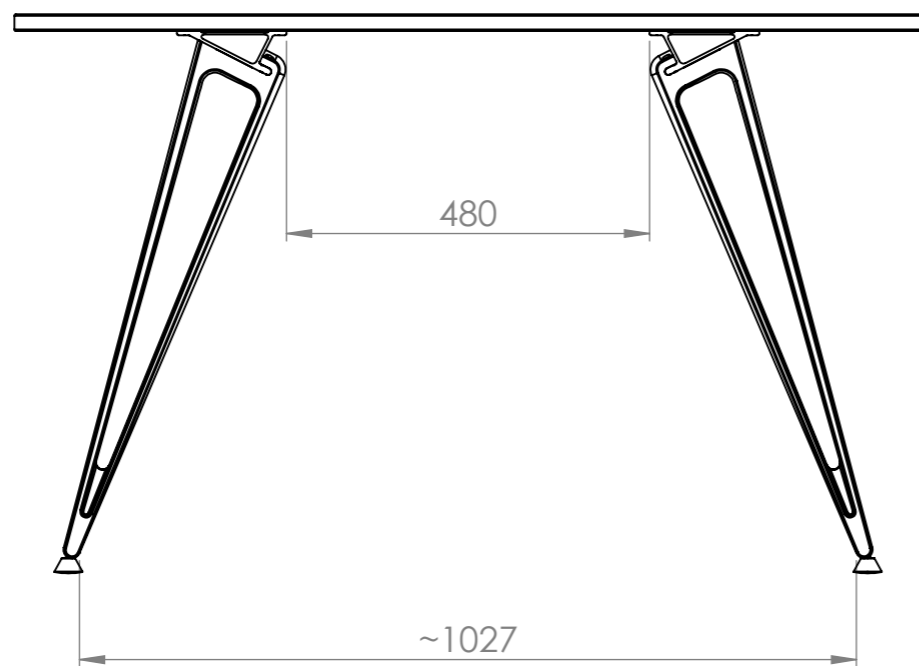

Note that this is only an illustrative drawing intended for communication between Lammhults Möbel AB and customers. Scale may not be unitary & some dimensions can be modified to the final product.

Drawn by

Vi.Ta.

**LAMMHULTS**

Attach  
Table  
Width 1200

Format

A3

Scale

1:10

Date