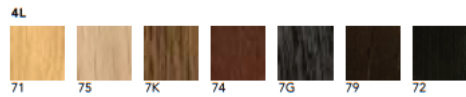

STRUTTURA / frame

Axel / chair family