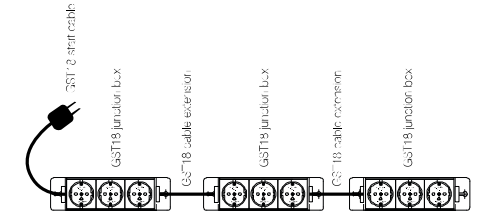

GST18

GST18 junction box with quick release connectors for a simple connection of several USB cables.