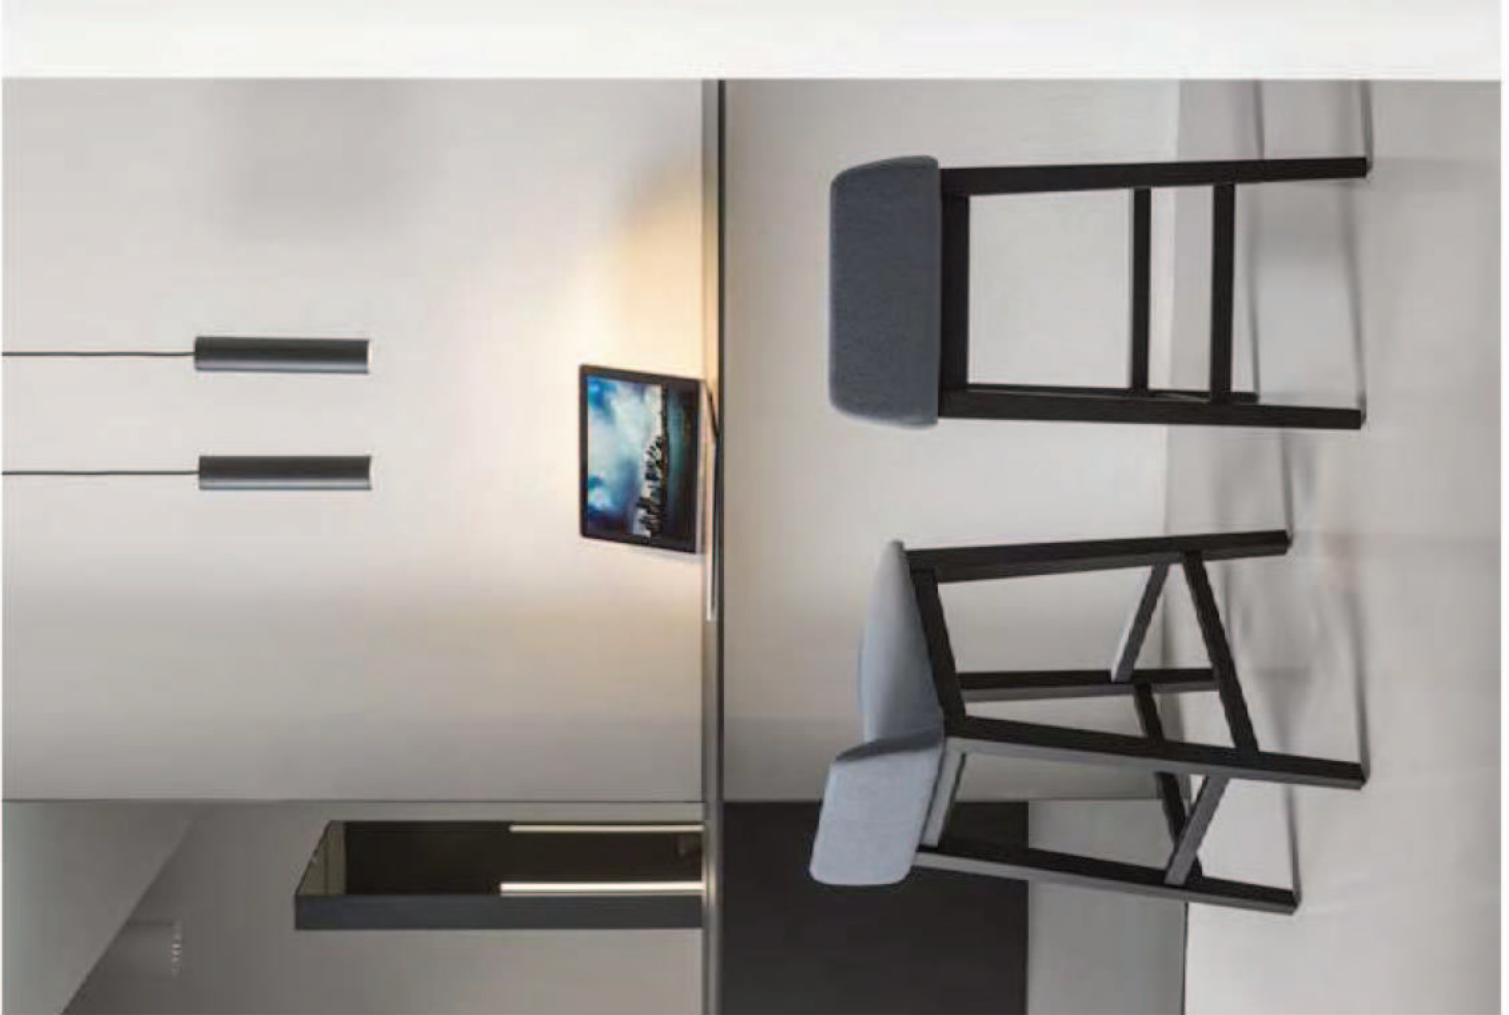

IT — AURA 65_82/CS e AURA 65_82/SS Sedile e schienale imbottiti. Base a quattro gambe in massello di rovere. Protezione poggiatesta con profilo in alluminio anodizzato.
EN — AURA 65_82/CS and Aura 65_82/SS Seat and back in plywood, upholstered with flame retardant foam, four legs base in solid oak. Available in two different heights. Footrest in anodised aluminium