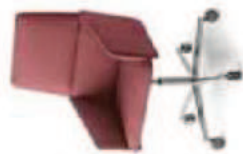

IT — AURA PM Sedile e schienale imbottiti con gomma ignifuga. Pancia a terra completamente imbottiti.
EN — AURA PM Seat and back upholstered with flame-retardant. Fully upholstered sides.

IT — ANNA B Tavolino con struttura in legno massello. Disponibili pannelli imbottiti applicabili sui sedile che trasformano il tavolino in pancia.
EN — ANNA B Coffee table in solid wood frame. An upholstered panel is available for the seat, for turning the table in to bench.

IT — AURA PE/SW Sedile e schienale imbottiti con gomma ignifuga. Base girevole su 5 ruote con molla a gas regolabile in alluminio.
EN — AURA PE/SW Seat and back upholstered with flame-retardant. Swivel base height-adjustable on castors in die cast aluminum.

IT — PLUG Top in laminato HPL o in legno massello. Struttura in alluminio verniciata a polveri poliestere.
EN — PLUG Top in HPL High pressure laminate or solid wood. Frame in aluminum, powder coated.

AURA PC/SW