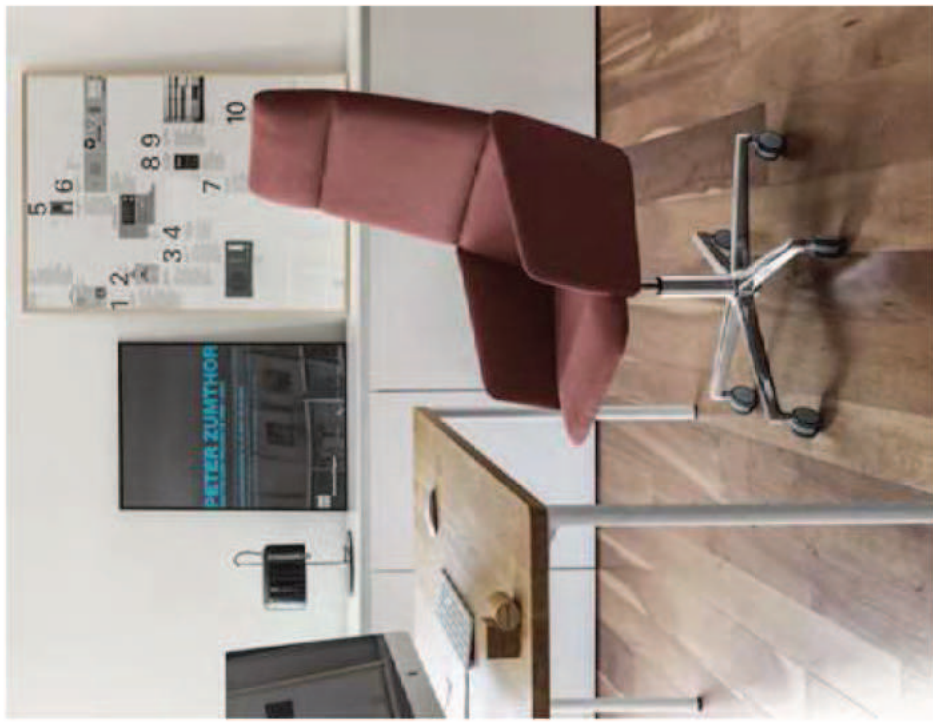

IT — AURA PE/SW Sedile e schienale imbottiti con gomma ignifuga. Base girevole su 5 ruote con molla a gas regolabile in alluminio.
EN — AURA PE/SW Seat and back upholstered with flame-retardant. Swivel base height-adjustable on castors in die cast aluminum.

IT — PLUG Top in laminato HPL o in legno massello. Struttura in alluminio verniciata a polveri poliestere.
EN — PLUG Top in HPL High pressure laminate or solid wood. Frame in aluminum, powder coated.