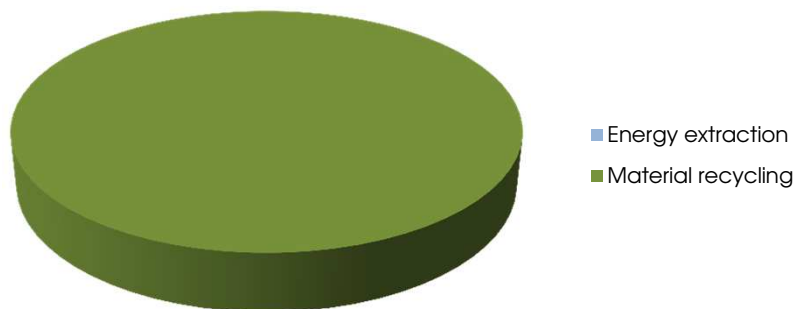

ENVIRONMENTAL PRODUCT DECLARATION CARE INSTRUCTION

PRODUCT: Add

MODEL: Table

DIMENSTIONS: Width 35 cm
Depth 37 cm
Height 56/66 cm

MATERIAL	SPECIFICATION	Weight (gr)	%	Recycling instruction
Wood / Woodbased materials			0,00%	
Metal	Footplate, pillar and tabletop: steel	7 300	99,32%	Material recycling
Plastic			0,00%	
Adhesives			0,00%	
Padding material			0,00%	
Upholstery			0,00%	
Surface treatment, wood			0,00%	
Surface treatment, metal (customer selected)	Powder coating or chromium plating	50	0,68%	Material recycling
Other materials			0,00%	
Total weight		7 350	100,00%	
Packaging	Corrugated cardboard, polyethene foam			Material recycling Energy extraction

Recycling of the product

PRODUCTION PROCESS AND ENERGY CONSUMPTION

- There are no emissions to air, water or ground during the manufacturing of this product.
- Lammhults premises are heated with locally produced central heating.
- Lammhults uses eco-labeled electricity (hydropower).
- Lammhults pre-separate all waste material in our premises. 40% of the waste material is recycled, 60% is used for energy extraction.