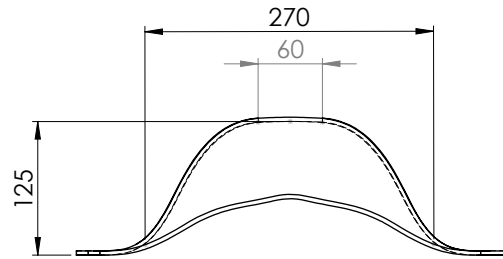

Note that this is only an illustrative drawing intended for communication between Lammhults Möbel AB and customers.
Scale may not be unitary & some dimensions can be modified to the final product.

Drawn by
J.S.

LAMMHULTS

Table Funk
Power installation box
Cable holder (felt)

Format

A3

Scale

1:5

Date