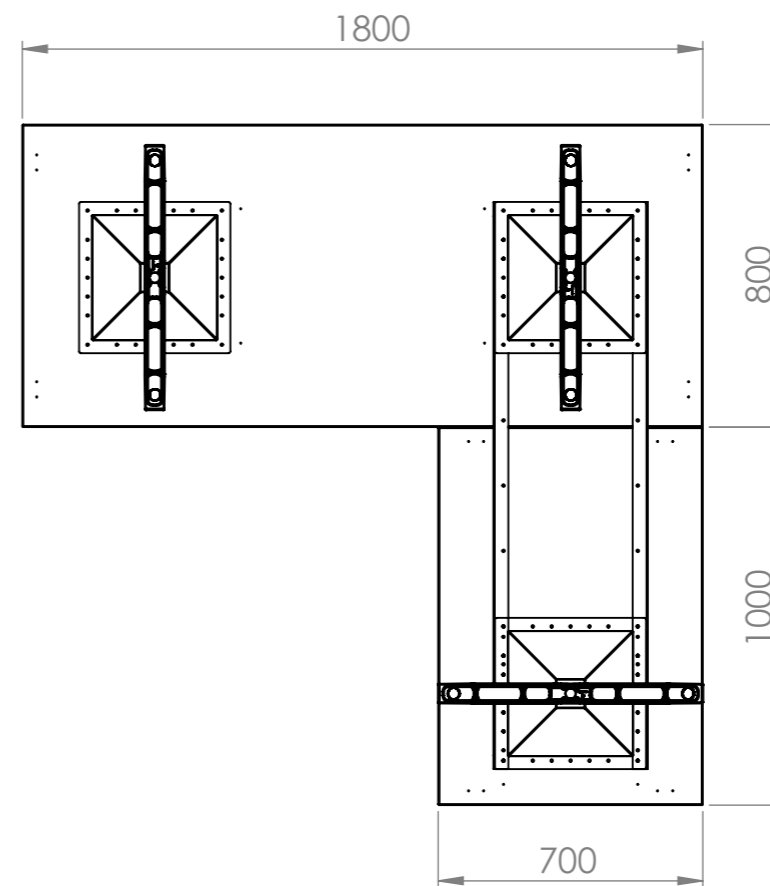

Note that this is only an illustrative drawing intended for communication between Lammhults Möbel AB and customers.
Scale may not be unitary & some dimensions can be modified to the final product.

Drawn by

LAMMHULTS

Funk
Table
Desk 180x80 + 100x70

Format

A3

Scale

1:20

Date