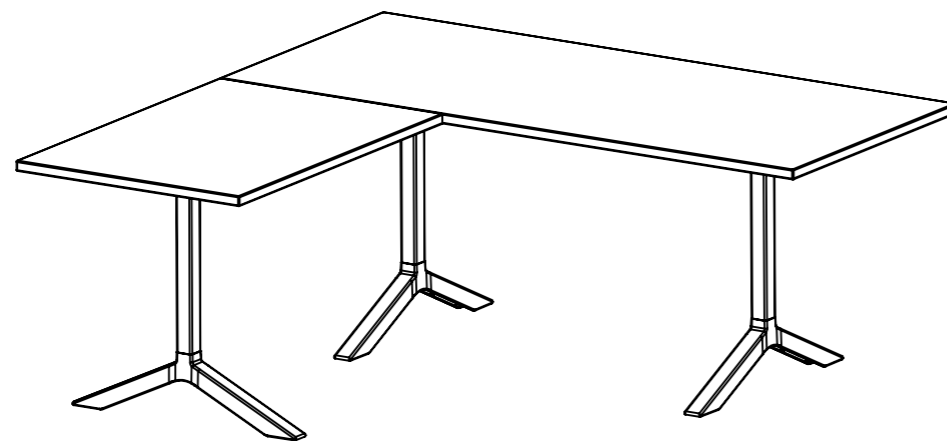

Note that this is only an illustrative drawing intended for communication between Lammhults Möbel AB and customers.
Scale may not be unitary & some dimensions can be modified to the final product.

Drawn by

LAMMHULTS

Funk
Table
Desk 180x80 + 100x70

Format

A3

Scale

1:20

Date