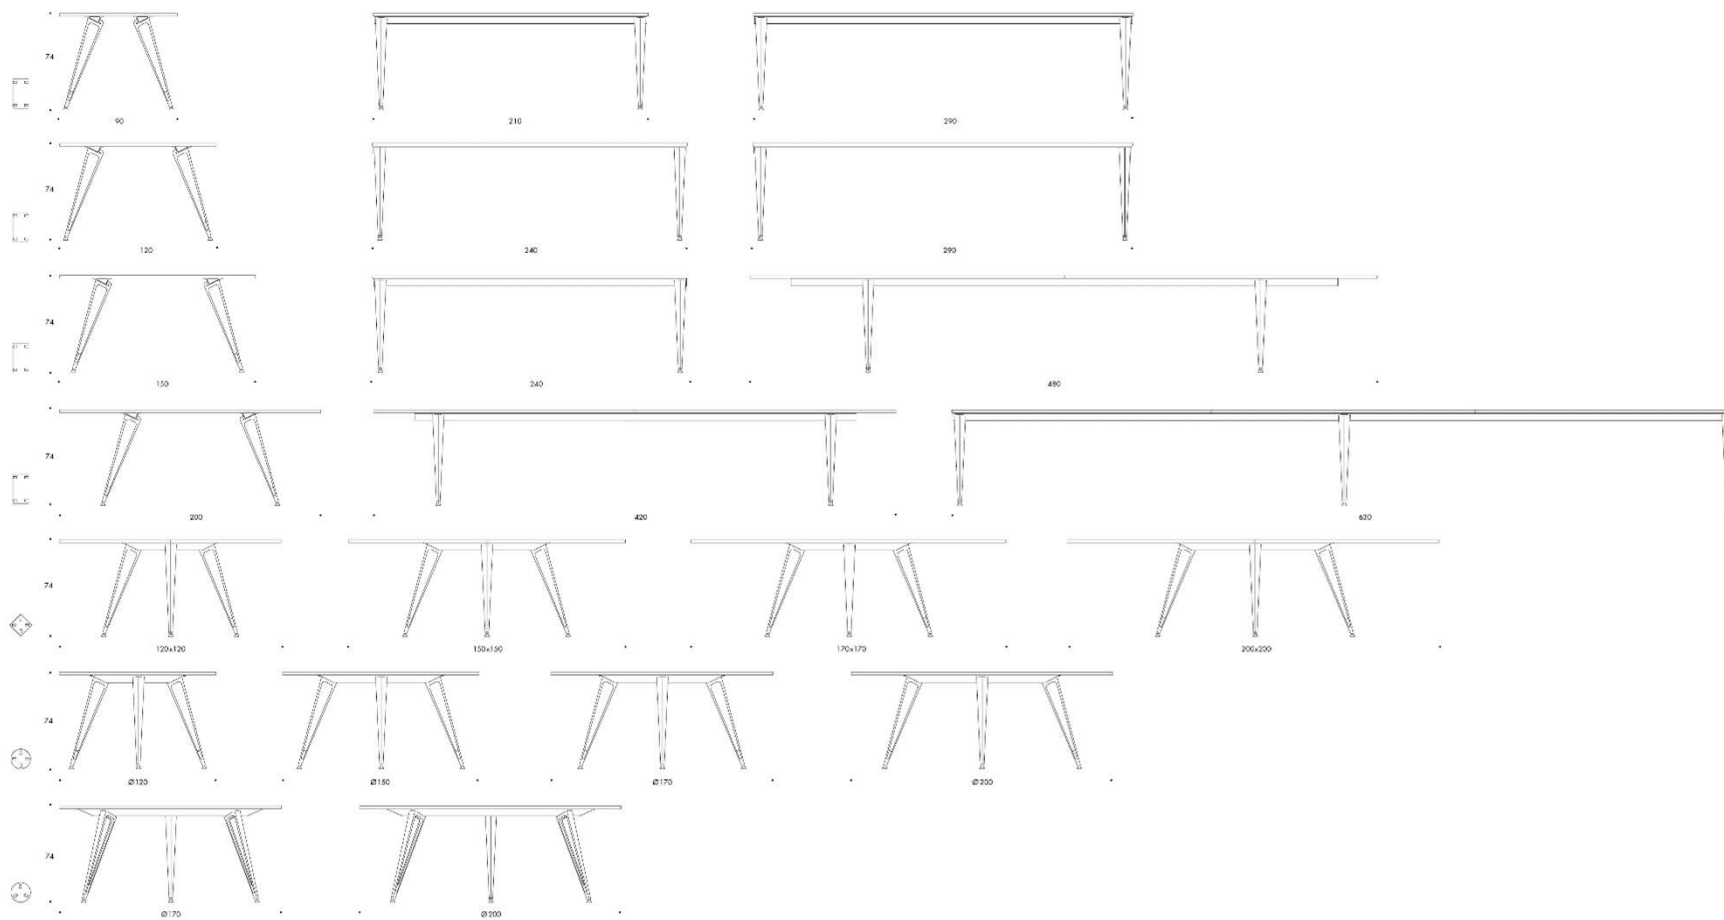

ATTACH – structure aluminium