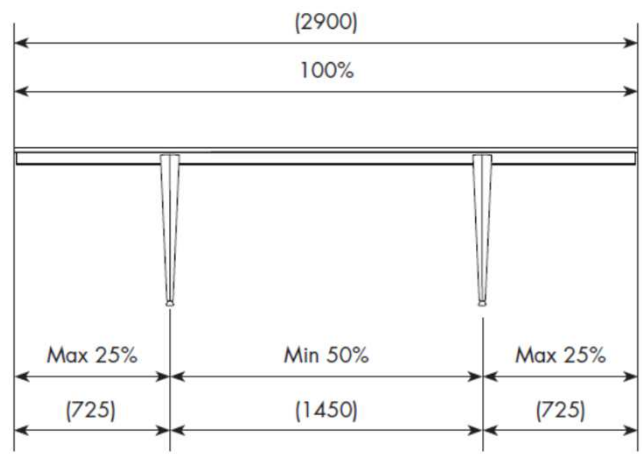

Freestanding table

ATTACH – structure aluminium

LAMMHULTS