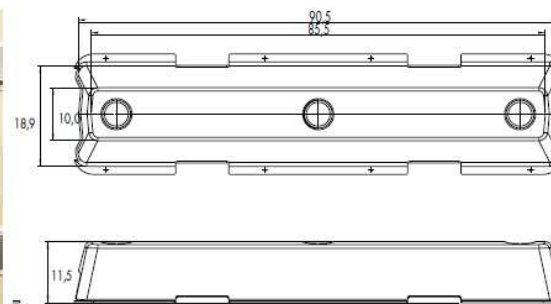

NOTE!

UK - all versions come with 1 power outlet less.