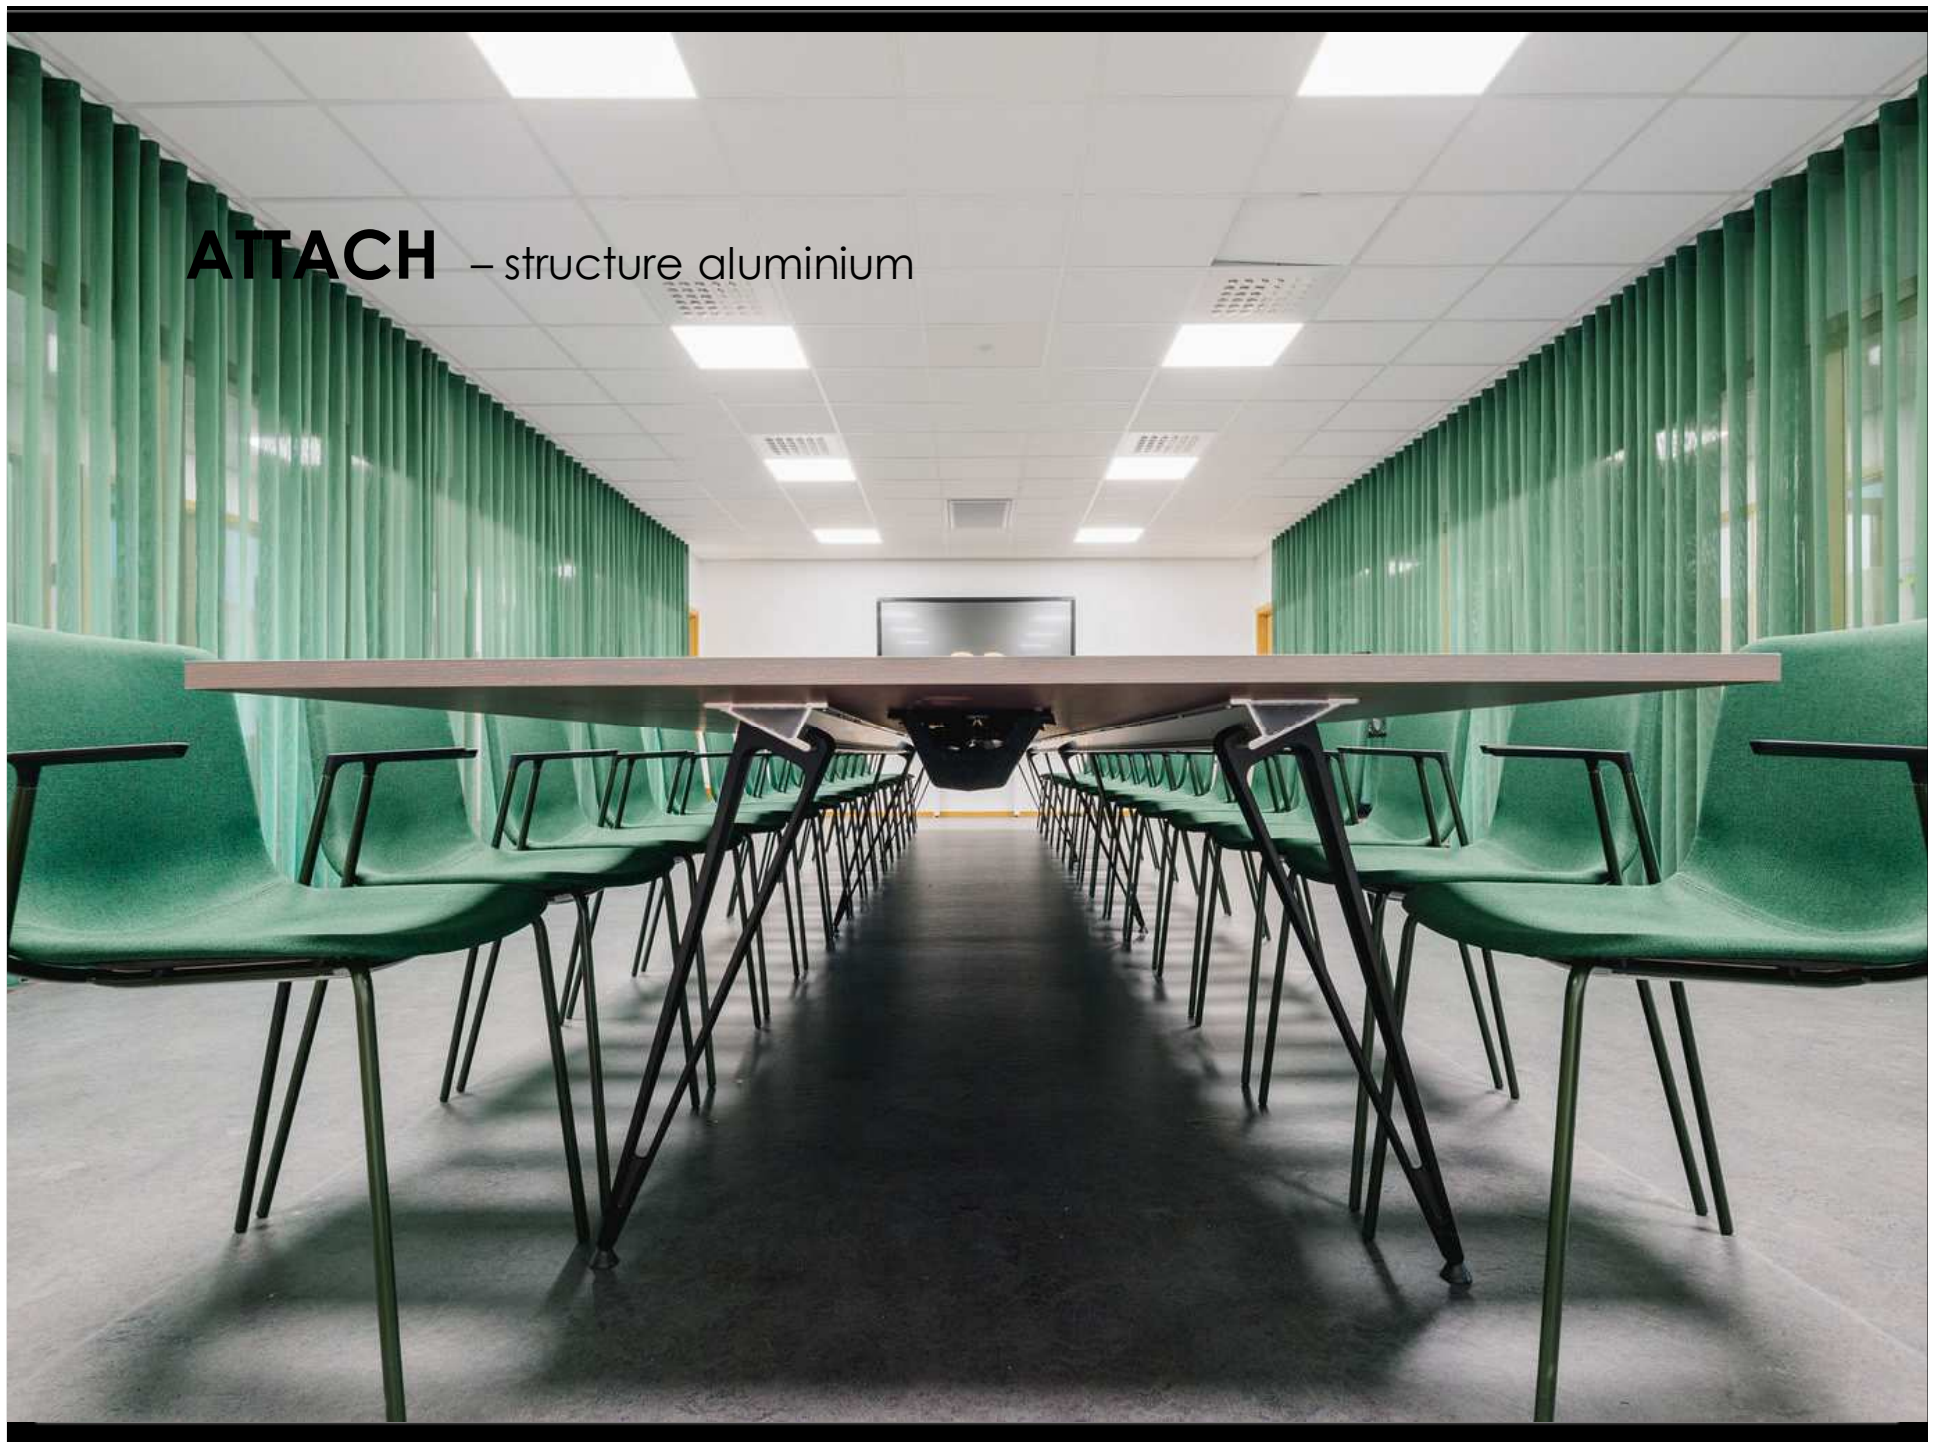

ATTACH – structure aluminium