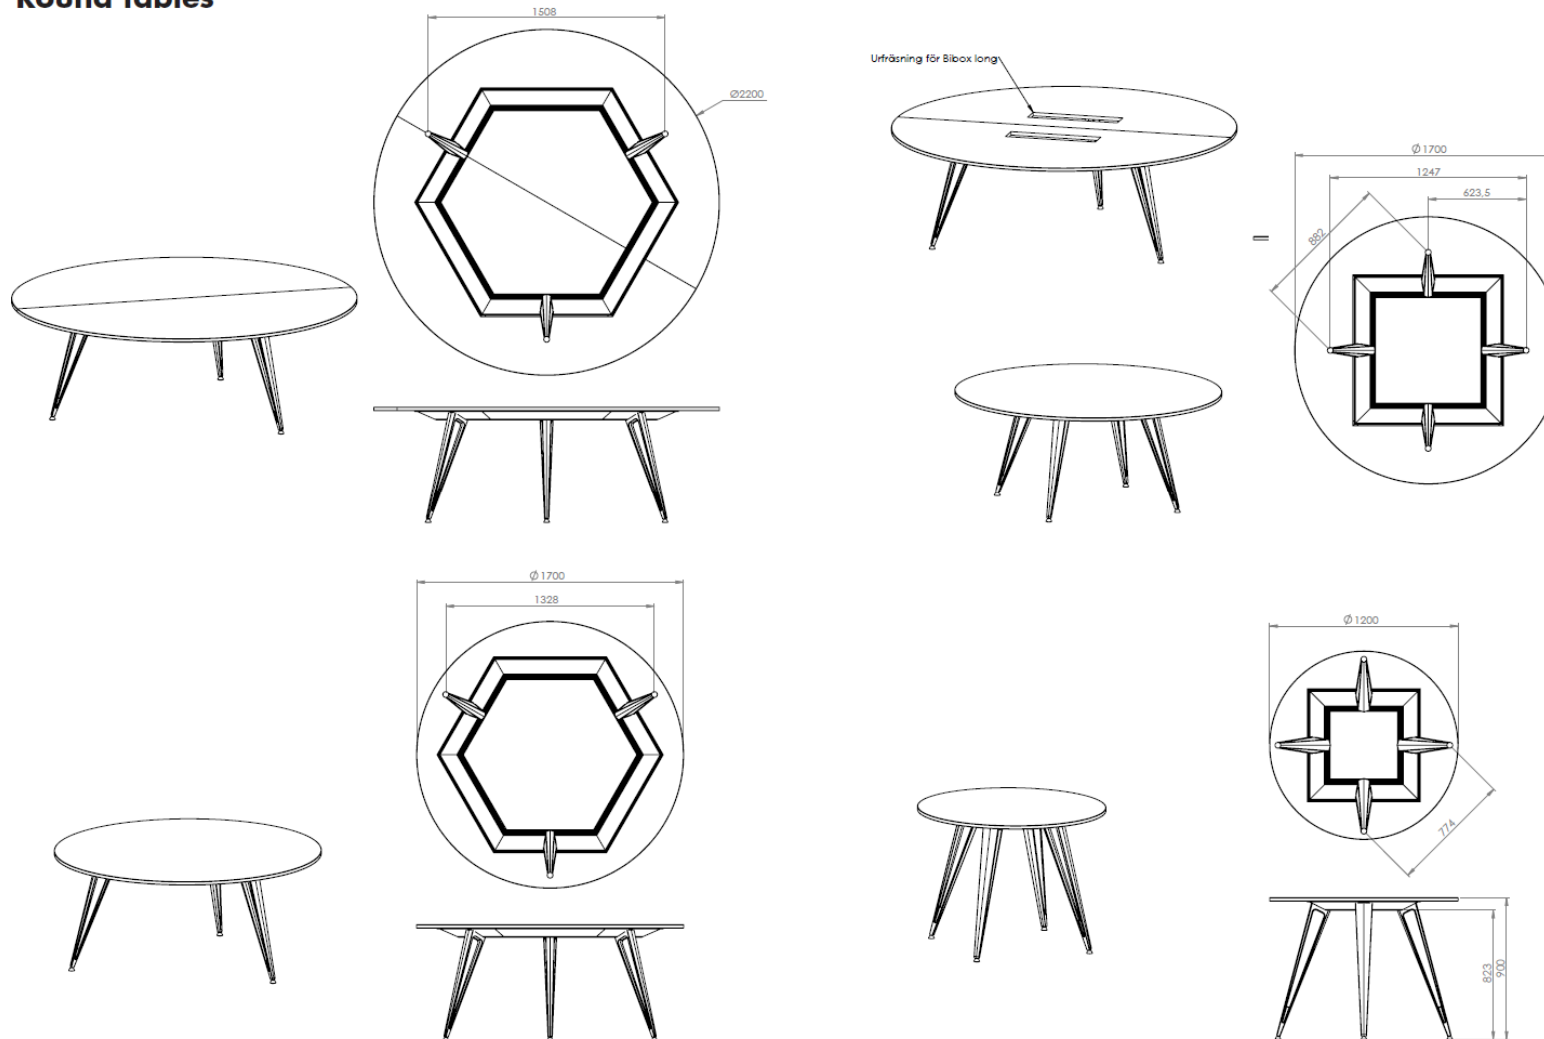

ATTACH – structure aluminium

EXAMPLE OF VERSIONS THAT WE CAN OFFER - Round tables

LAMMHULTS