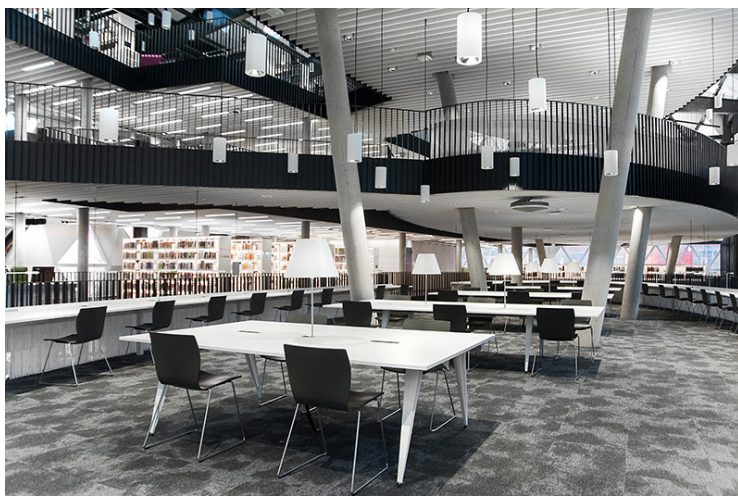

LAMMHULTS ARCHITECTURE AND INTERIORS

PROJECT: LUXEMBOURG LEARNING CENTRE, LUXEMBOURG

LAMMHULTS

PHOTO MARIE JEANNE SMETS

ARCHITECT

Valenty HVP architects

The Interior ACA: Ligne et Couleur, Paris

PRODUCT

RIO Chair

ADD Work

ATTACH Table