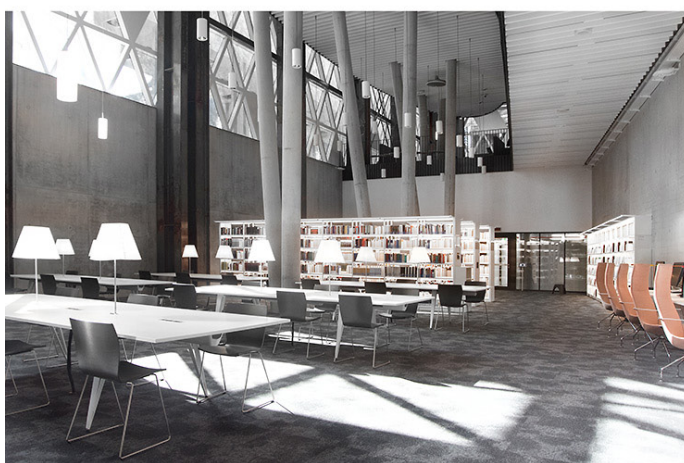

LAMMHULTS ARCHITECTURE AND INTERIORS

PROJECT: LUXEMBOURG LEARNING CENTRE, LUXEMBOURG

LAMMHULTS

PHOTO MARIE JEANNE SMETS

ARCHITECT

Valenty HVP architects

The Interior ACA: Ligne et Couleur, Paris

PRODUCT

RIO Chair

COMET Armchair

ATTACH Table