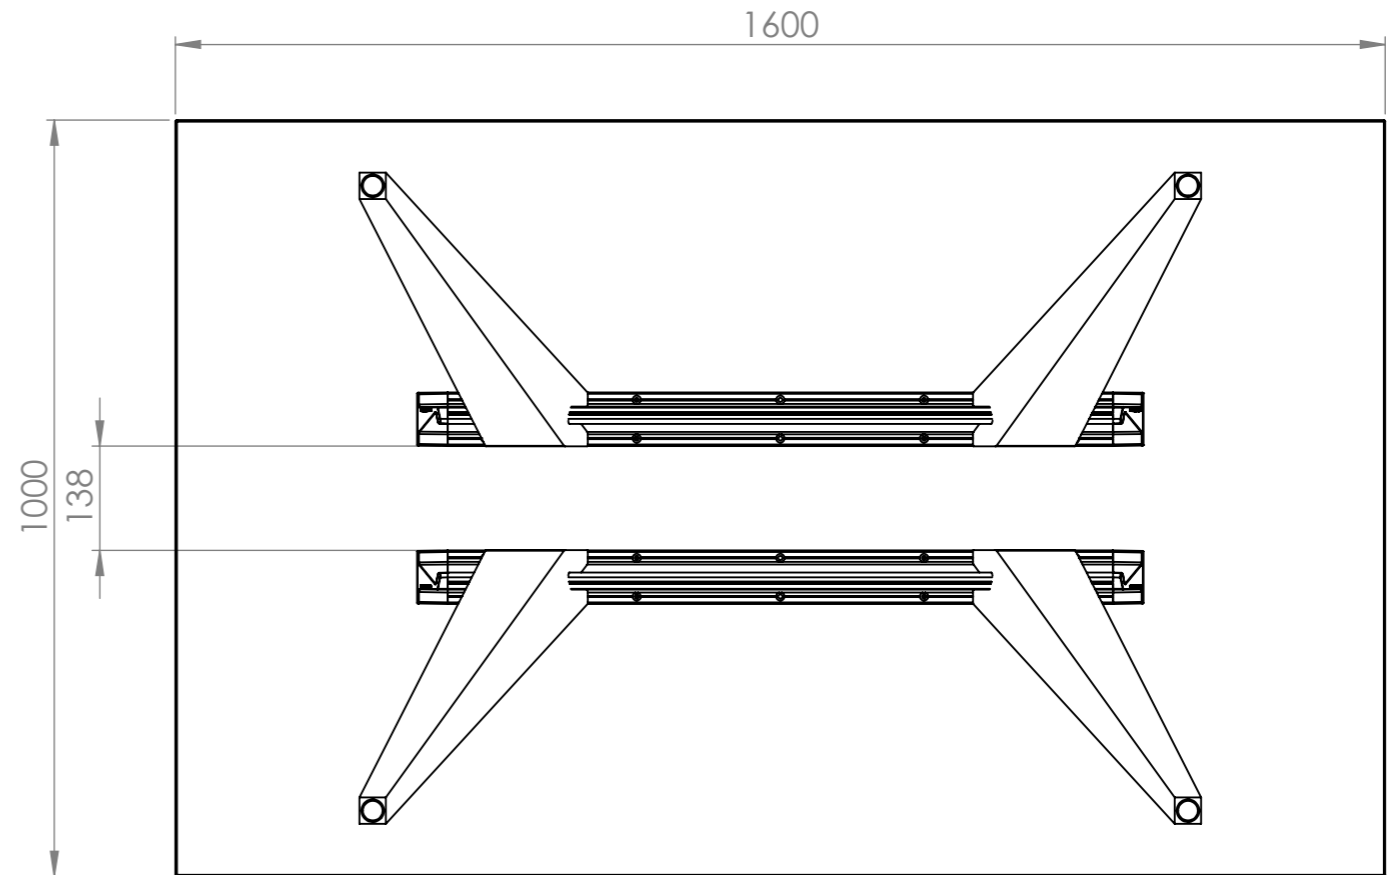

Note that this is only an illustrative drawing intended for communication between Lammhults Möbel AB and customers. Scale may not be unitary & some dimensions can be modified to the final product.

Drawn by
Vi.Ta.

LAMMHULTS

Ponto
Table
1000x1600

Format A3 Scale 1:10

Date 2020-02-26