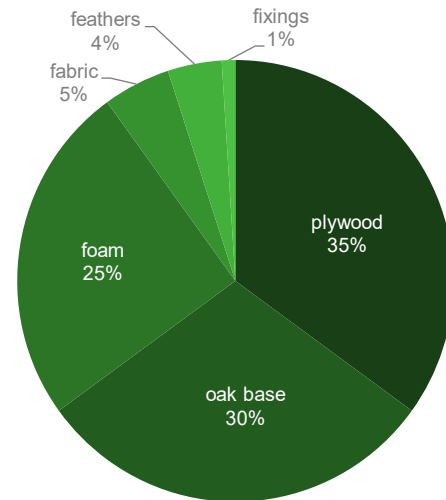

product contents (based on hm10g)

Hitch Mylius have been making beautiful and contemporary upholstered furniture in north London for over 50 years.

Our key environmental benefits include:

- ✓ Many of our key suppliers are local to us – our sofa frames and metalwork suppliers are 12 miles from our factory.
- ✓ We use water based glues.
- ✓ We use FSC certified timbers.
- ✓ It is our policy when dealing with waste to follow the waste hierarchy; prevent, reduce, reuse, recycle, recover.
- ✓ We are certified to BS EN ISO 14001:2015 and have been since October 2010.

Showroom
2nd floor
12 Greenhill Rents
London EC1M 6BN

Factory and HQ
Alma House
301 Alma Road
Enfield EN3 7BB

T +44 (0)20 8443 2616
E sales@hitchmylius.co.uk
visit hitchmylius.co.uk