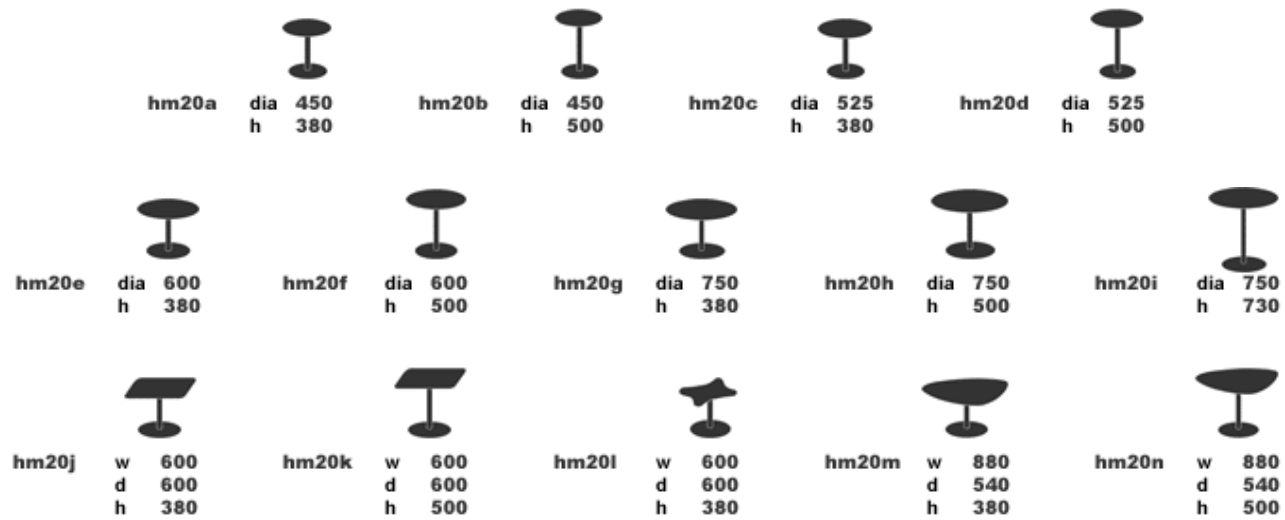

hm20

design: Hitch Mylius

A practical, versatile range of bar and occasional tables. The seven top shapes are available in four standard finishes: oak or walnut veneer and grey or white laminate. Bases are finished in either polished chrome or matt silver epc and all combinations come in two alternative heights - 380 or 500mm.

There is also a 730mm high café table hm20i. The X-shaped hm20l is intended for use on its own or in combination with Nigel Coate's hm61 seating.

hitch|mylius

Hitch Mylius Limited
 Alma House
 301 Alma Road
 Enfield Middlesex
 EN3 7BB England