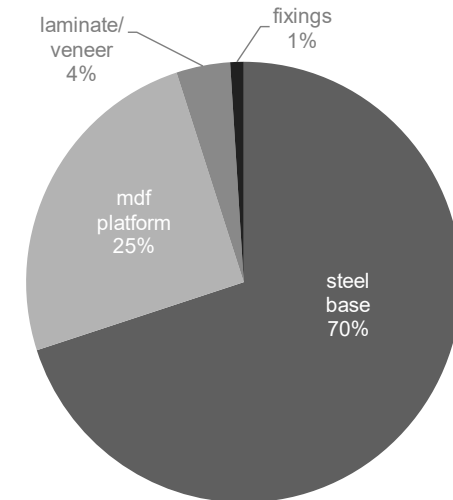

		600
		600
20j		380

		∅ 1000
		-
20s		730

		600
		600
20k		500

		∅ 600
		-
20t		1100

		470
		470
20z		1800

hm20 Disq environmental information tables by Hitch Mylius

dimensions (mm)

width	450-2000
depth	450-1500
height	380-1100

weight (kg) 9-38

facts and figures

- powder coated or plated base
- laminate or veneer top
- low VOCs; water-based glues only
- **70% recycled content**
- **100% recyclable content**

product contents (based on hm20i)