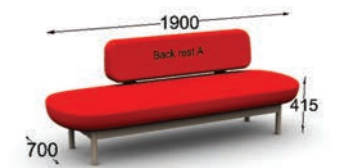

LINKO WITH BACKREST A