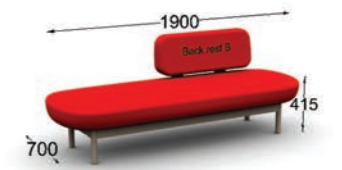

LINKO

Design: Mikko Laakkonen

TABLE: BONDWOOD design Harri Kolehmainen

Linko modular seating system is a versatile combination of a bench and a sofa with a warm and soft feeling. The modularity of Linko comes out with different kinds of tables and backrests. It is ideal for lounge areas, waiting rooms, offices and other public spaces.

For information about standard materials visit www.inno.fi

LINKO BENCH

LINKO WITH BACKREST A

LINKO WITH BACKREST B

LINKO CONNECTOR & TABLE