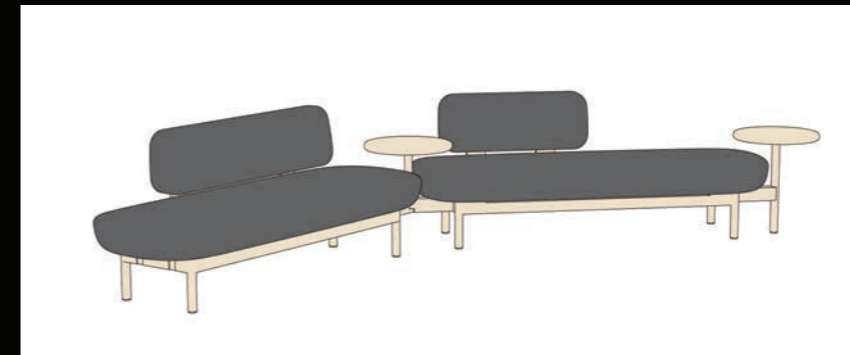

LINKO

Design: Mikko Laakkonen

Linko modular seating system is a versatile combination of a bench and a sofa with a warm and soft feeling. The modularity of Linko comes out with different kinds of tables and backrests. It is ideal for lounge areas, waiting rooms, offices and other public spaces.

Linko has been awarded with the internationally recognized GOOD DESIGN™ 2018 Award - The world's most prestigious, recognized, and oldest Design Awards program organized annually by The Chicago Athenaeum: Museum of Architecture and Design in cooperation with the European Centre for Architecture, Art, Design and Urban Studies.

For information about standard materials visit www.inno.fi